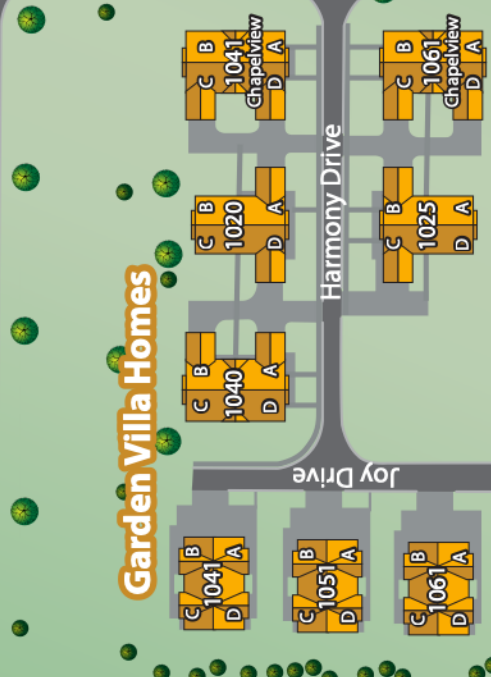

E Greenview Pl

Route 55 / Indiana Avenue

Concordia Lane

Luther Drive

Chapel View Drive

Joy Drive

Harmony Drive

Peace Drive

Greenview Terrace Suites

Crown of Life Chapel

Hearthstone Assisted Living

Healthcare Center

Concordia Villa Homes

Garden Villa Homes

WITTENBERG VILLAGE

ONE COMMUNITY, MANY CHOICES.