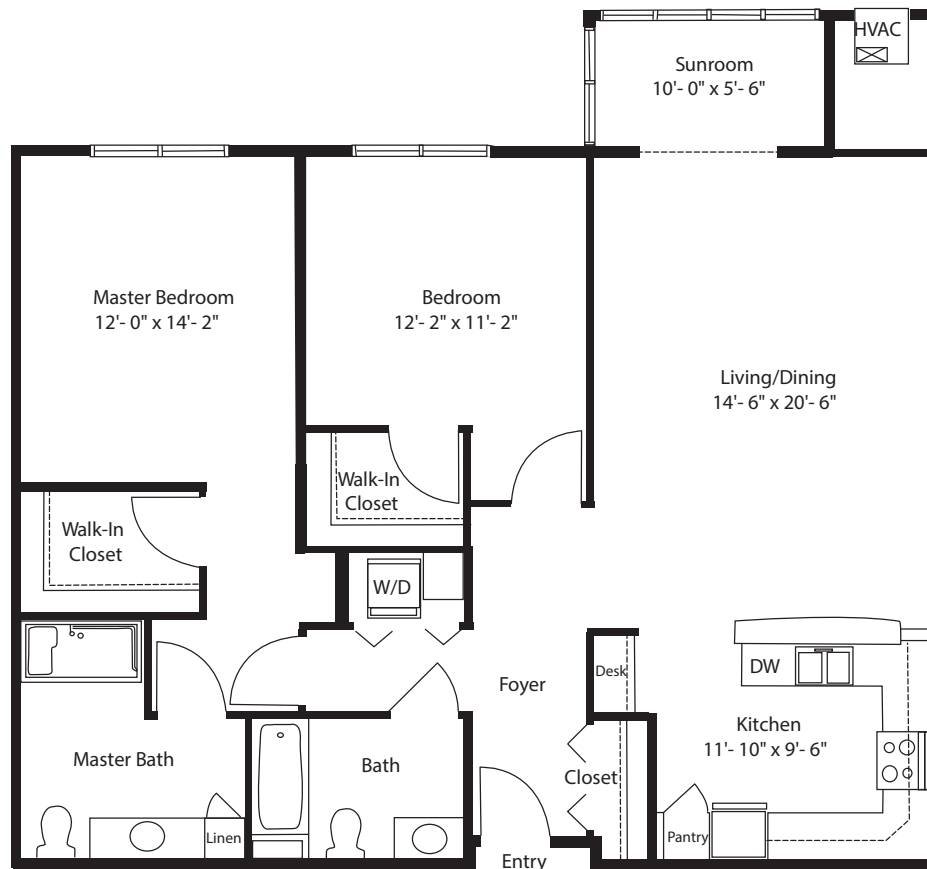

Two-Bedroom Grand With Sunroom

Residential Living | Two bedroom, Two bathroom | 1344 sq. ft.

Residence Number _____

Quote Expiration Date _____

Base Entrance Fee _____

Salesperson Initials _____

Total Entrance Fee _____

Prospective Resident Initials _____

Monthly Fee _____

Actual dimensions may vary slightly

To learn more, visit LutherOaks.org or call (309) 557-8000 to schedule an appointment.

601 Lutz Road, Bloomington, IL 61704

Empowering vibrant, *Grace-Filled Living* across all generations.