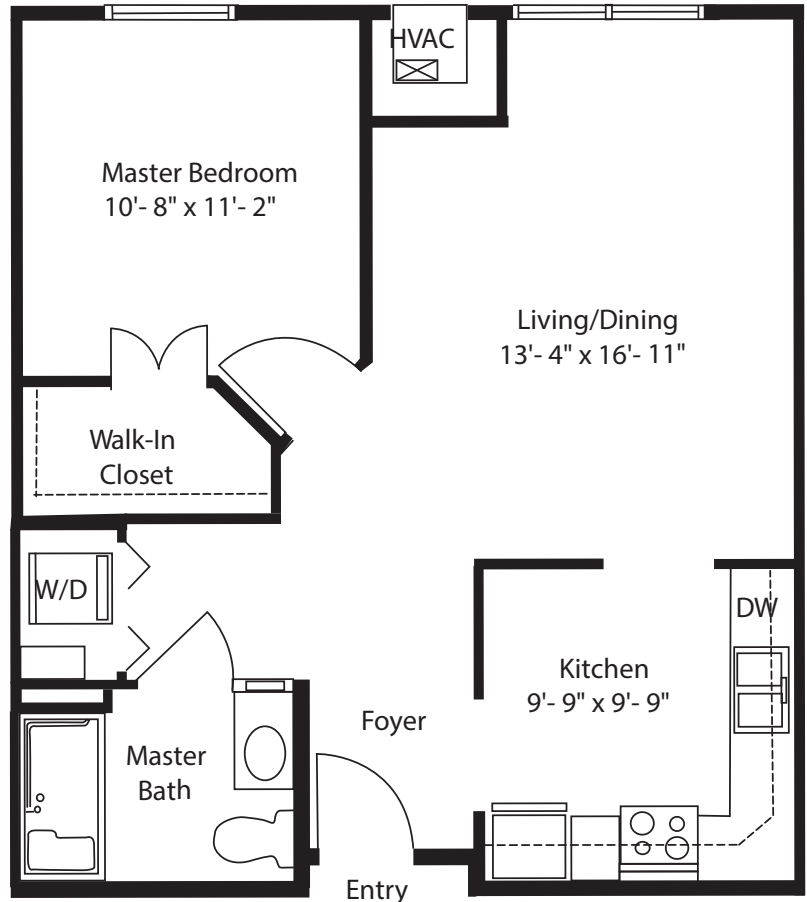

# One-Bedroom Standard

Residential Living | One bedroom, One bathroom | 695 sq. ft.

Residence Number \_\_\_\_\_

Base Entrance Fee \_\_\_\_\_

Total Entrance Fee \_\_\_\_\_

Monthly Fee \_\_\_\_\_

Quote Expiration Date \_\_\_\_\_

Salesperson Initials \_\_\_\_\_

Prospective Resident Initials \_\_\_\_\_

*Actual dimensions may vary slightly*

To learn more, visit [LutherOaks.org](https://www.LutherOaks.org) or call (309) 557-8000 to schedule an appointment.