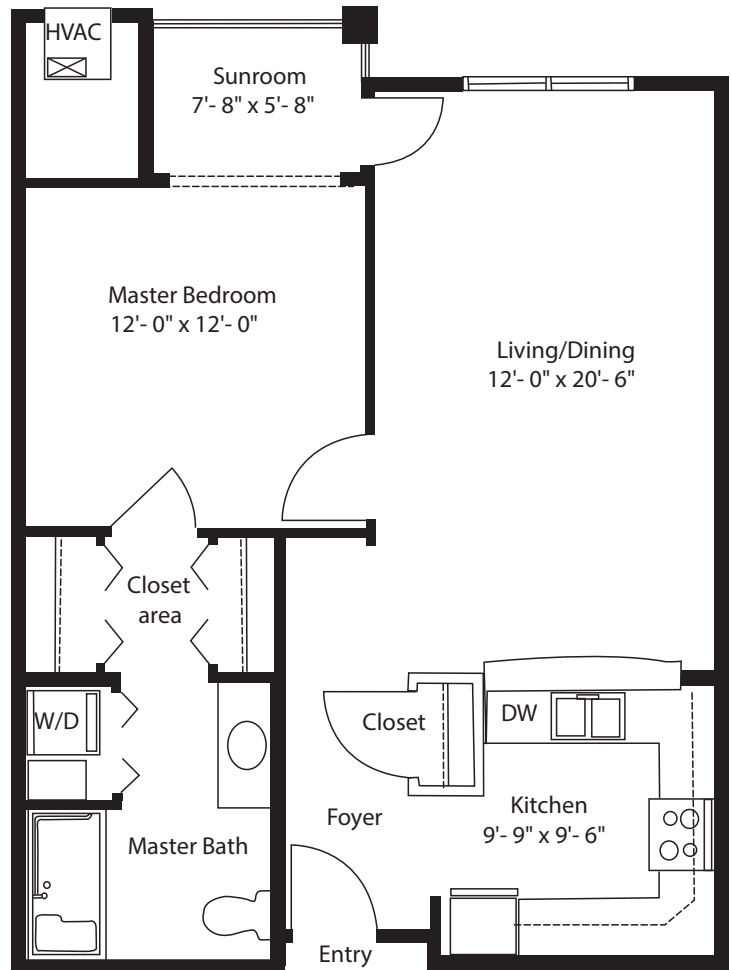

One-Bedroom Deluxe With Sunroom

Residential Living | One bedroom, One bathroom | 814 sq. ft.

Residence Number _____
Base Entrance Fee _____
Total Entrance Fee _____
Monthly Fee _____
Quote Expiration Date _____
Salesperson Initials _____
Prospective Resident Initials _____

Actual dimensions may vary slightly

To learn more, visit LutherOaks.org or call (309) 557-8000 to schedule an appointment.

601 Lutz Road, Bloomington, IL 61704

Empowering vibrant, *Grace-Filled Living* across all generations.